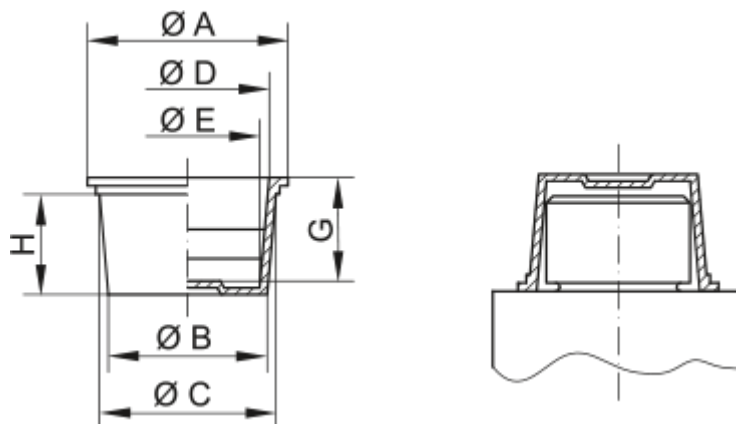

Data Sheet

Article number: 59GPN610U6

Description: KLEE Universal plugs GPN 610 U - (\varnothing 9,9-11,7/ \varnothing 10,1-8,3)

Measures

A = 15

B = 9.9

C = 11.7

D = 10.1

E = 8.3

G = 10

H = 10